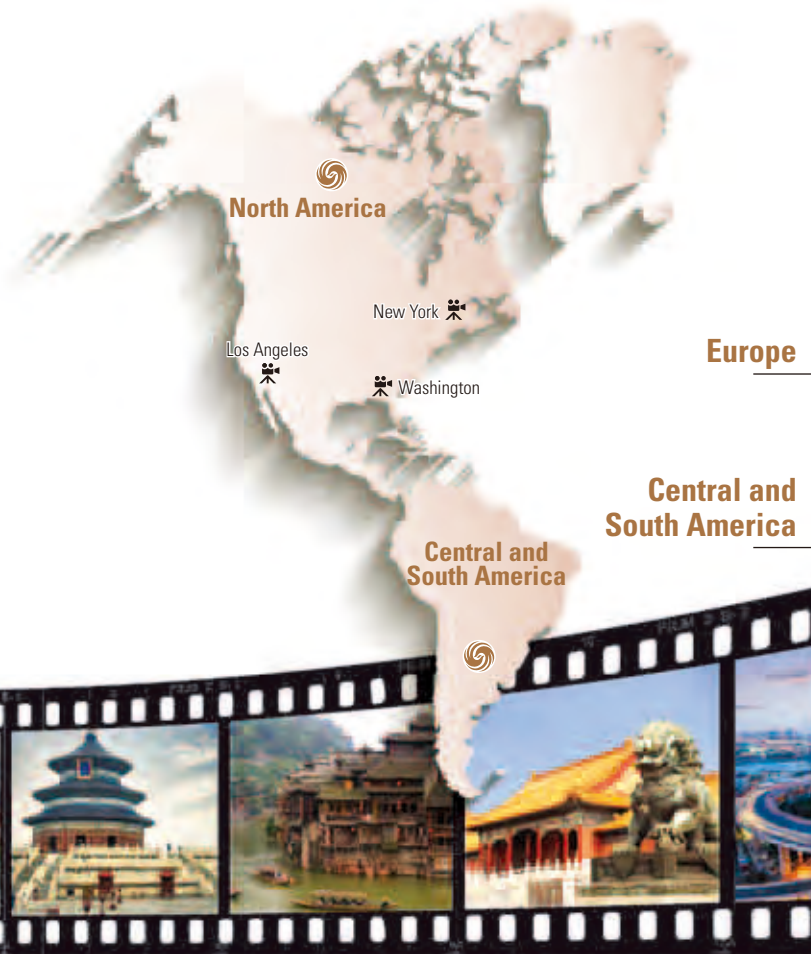

A Global Media Organisation

As a satellite broadcaster Phoenix is primarily distributed by AsiaSat 7, which has a footprint covering the Asia-Pacific region. On the Chinese mainland, Phoenix is downlinked to many regional cable networks by Sinosat, and in Hong Kong it is on all major distribution systems. In many other countries and regions Phoenix is also carried by local operators.

North America

Phoenix North America Chinese Channel and Phoenix InfoNews Channel are carried on satellite by DirecTV and EchoStar and are also on the biggest IPTV platform Kylin. PNACC is also available on cable from Time Warner in New York, Comcast in San Francisco, Charter in Los Angeles, Rogers in the Toronto area and Shaw and NOVAS in the Vancouver area.

Europe

Phoenix Chinese News and Entertainment Channel is carried by Sky Digital, Eurobird 6 and a number of other national cable systems in Europe.

Central and South America

Phoenix North America Chinese Channel and Phoenix InfoNews Channel are carried by Eutelsat 113 satellite to all countries in Central and South America.

 Phoenix global reach

 Phoenix news bureaus. Phoenix also uses materials from foreign independent bureaus based in Brazil, Canada, Mexico, Germany, Hungary, Pakistan and Spain.